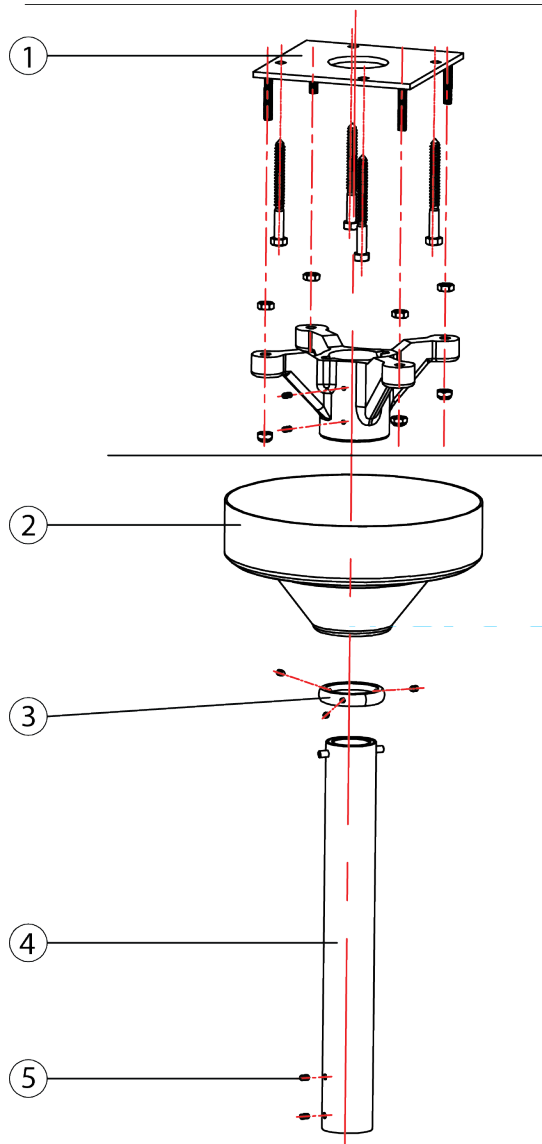

Lucent L690 Ceiling Bracket

| No. | Description | Part Number |
|-----|-----------------|-------------|
| 1 | Ceiling Bracket | L690-BMK |
| 2 | Ceiling Cover | L690-BMK-C |
| 3 | Securing Collar | L900-56051 |
| 4 | Light post | 56032-F |
| 4 | Post 8' | L690-08 |
| 4 | Post 9' | L690-09 |
| 4 | Post 10' | L690-10 |
| 4 | Post 11' | L690-11 |
| 5 | Set Screw | L690-SS |